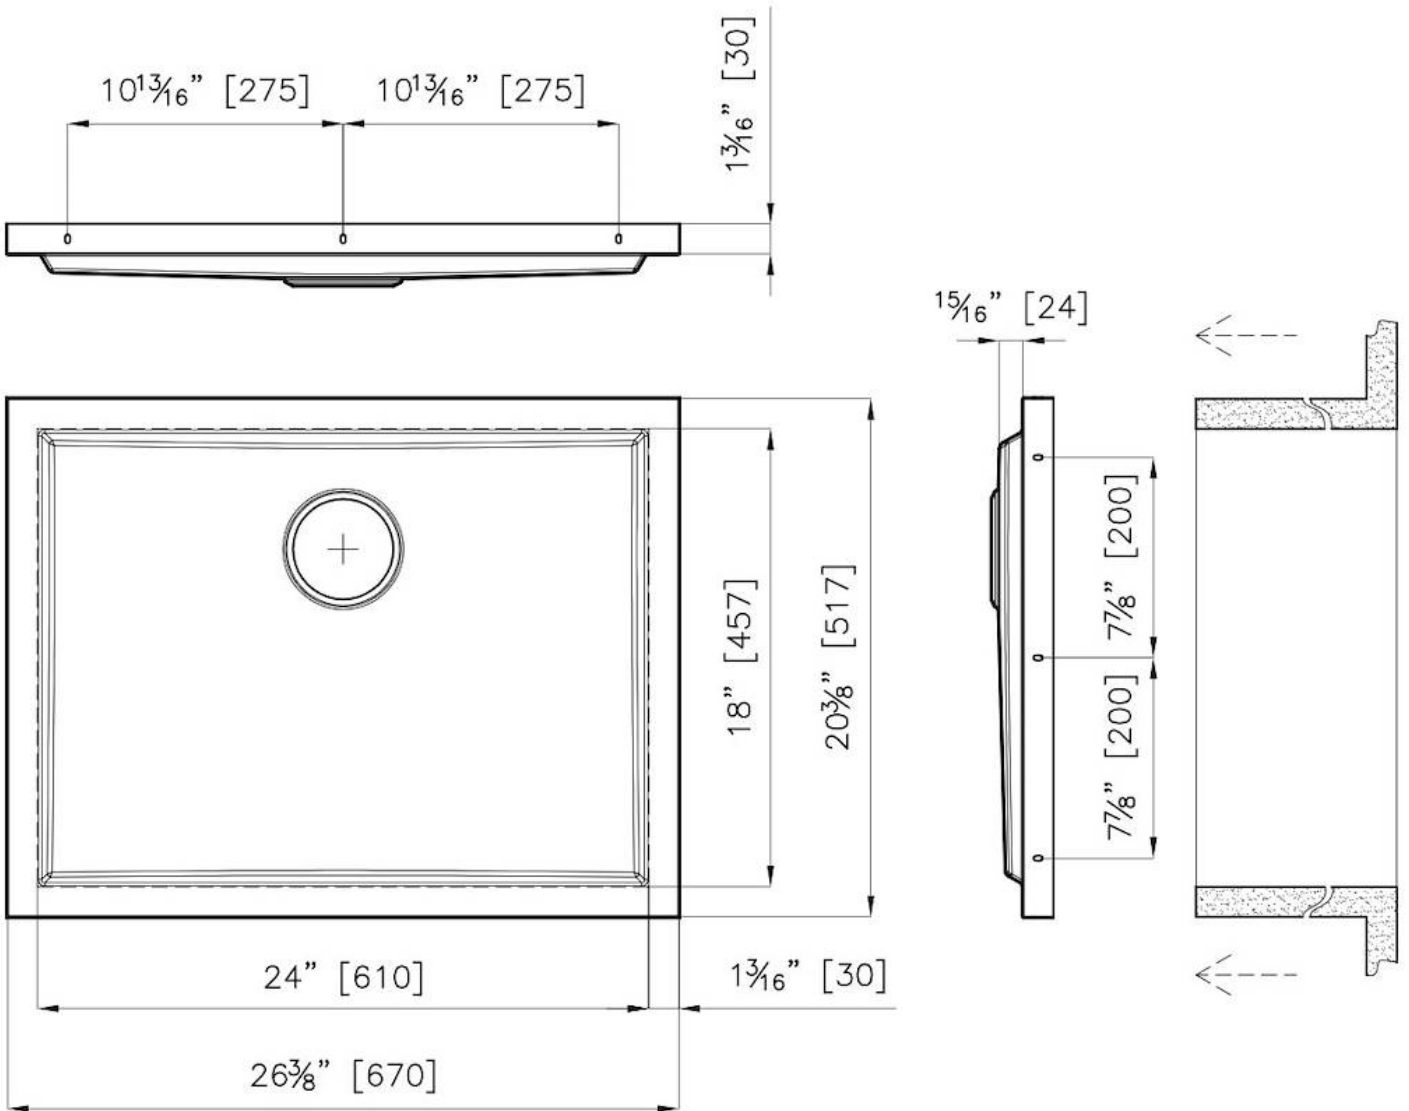

Dimensions 26 ³/₈" x 20 ³/₈"

Standard fittings Drain
Boxed packing

Built-in hole View technical data sheet

Bowl dimension 24" x 18"

Number of bowls 1 bowl

Waste fitting

3,5" drain

FEATURES

PHANTOM BASE 30 mm

The Phantom BASE sink's bottoms are specifically engineered to be coupled with sinks made out of slabs. The perimetric trough makes for a simple and perfect installation. This version of Phantom BASE is meant for slabs of 30mm thickness.

High thickness

1.5 mm thick steel. A significant thickness, which guarantees the maximum sturdiness and durability.

Small radius

Bowls with squared shapes with a modern design and an increased capacity, for a minimal aesthetics connected with an extreme practicality.

Basket 3,5" waste fitting

The drain is equipped with a large 3.5" drain, with the practical basket cap that prevents the discharge of solid parts.

TECHNICAL DATA

GALLERY

OPTIONAL ACCESSORIES

Chopping board
8644 034